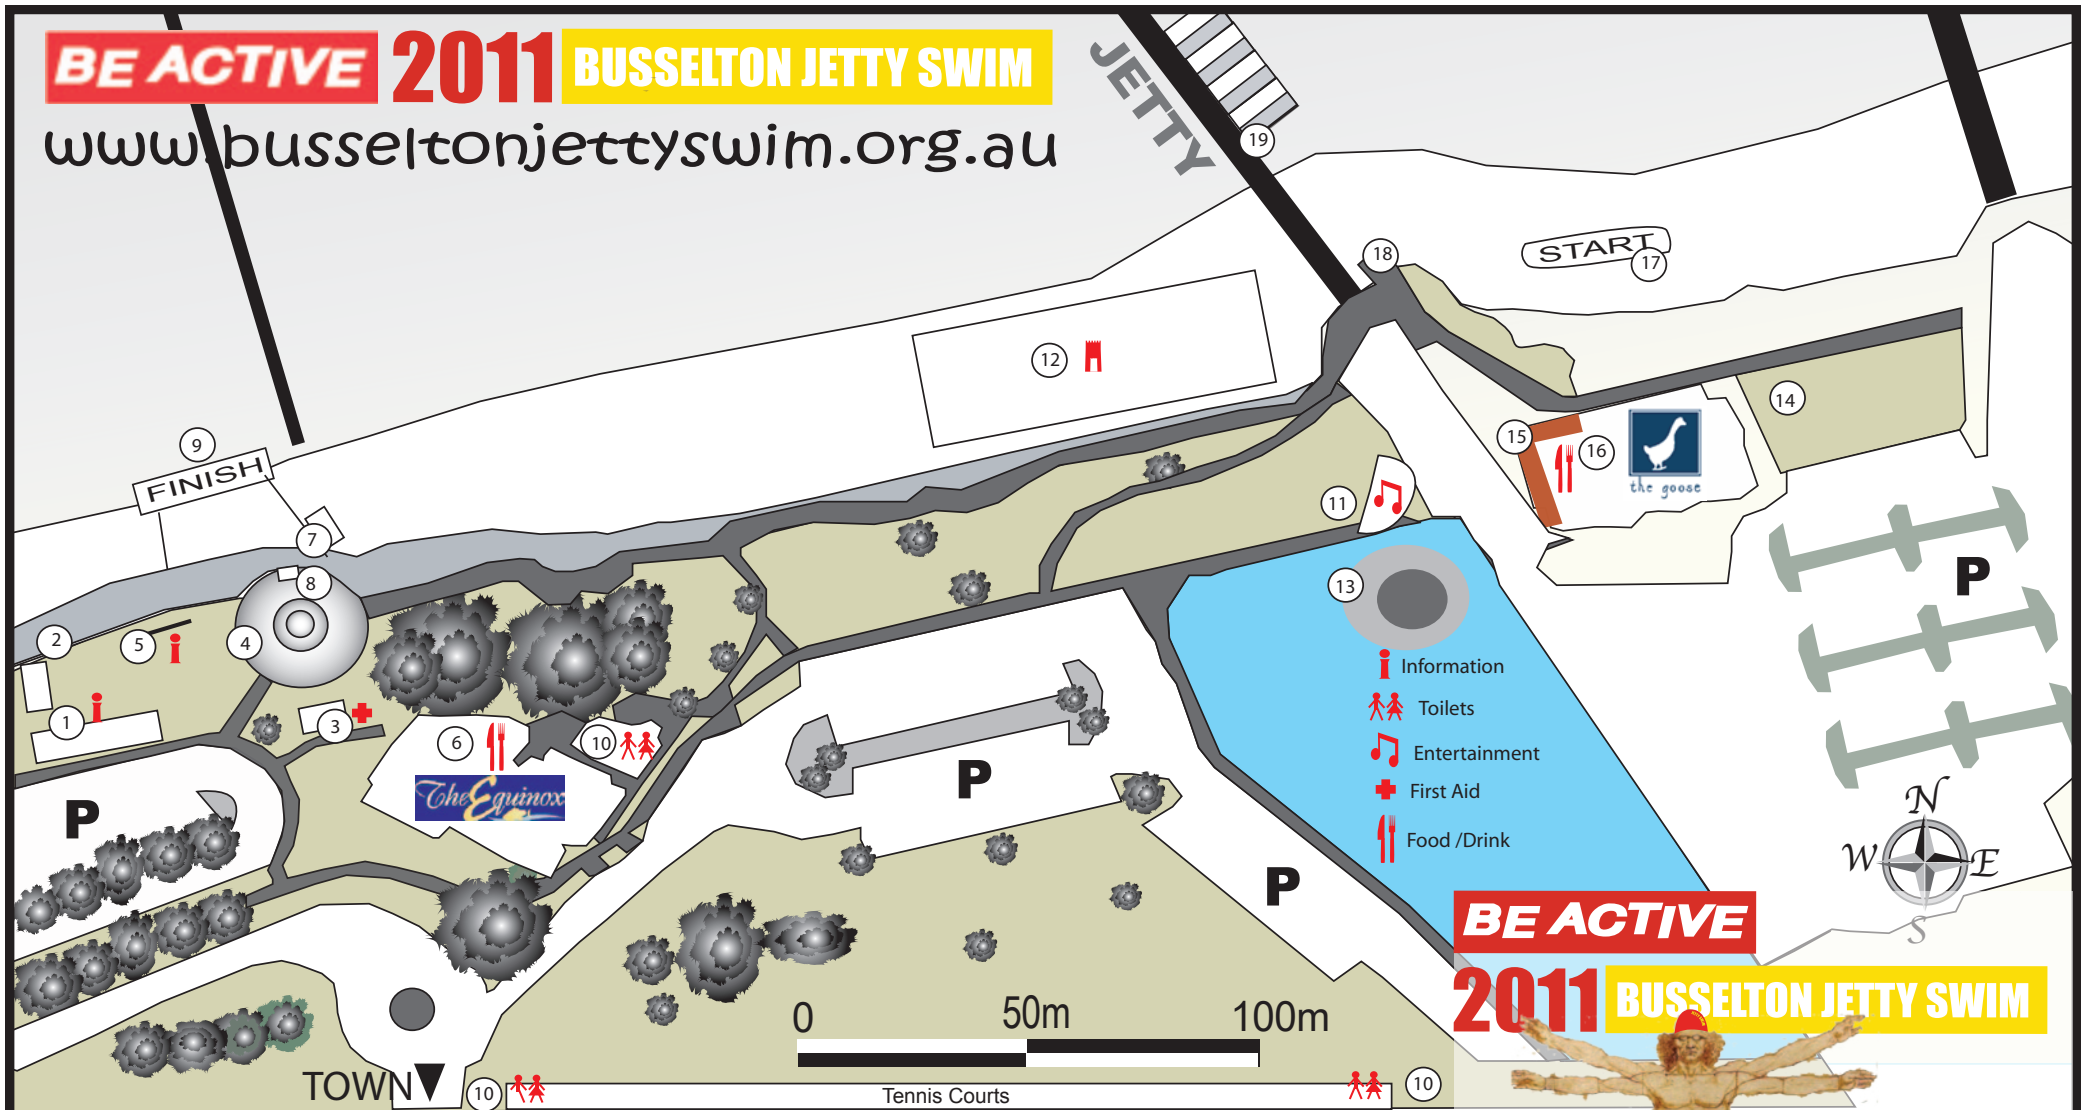

BE ACTIVE 2011 BUSSELTON JETTY SWIM

www.busseltonjettyswim.org.au

Map of Busselton Jetty Swim 2011

- | | | | |
|--|---|--|--|
| <ul style="list-style-type: none"> i 1: Check-In Tent 2: T-shirts + 3: First Aid Ambulance 4: Pre Swim Numbering / Post swim Fruit | <ul style="list-style-type: none"> i 5: Information Board 6: The Equinox Cafe 7: Time keeping 8: Finish Line Announcer 9: Finish Line 10: Toilets | <ul style="list-style-type: none"> 11: Music Stage i 11: Briefing Area 12: Sand Castle area 13: Light House 14: Surf Life Saving 15: VIP Breakfast area | <ul style="list-style-type: none"> 16: The Goose Cafe 17: Start line 18: Start line Announcer 19: Busselton Jetty Interpretive centre |
|--|---|--|--|